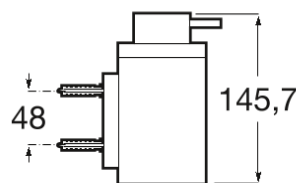

**HOTELS****Double robe hook**

PRICE (VAT INCLUDED)

£196.27

TECHNICAL DRAWINGS

**FEATURES**

Capacity (l): 0.24

Finish: Chrome

Fixing kit: Included