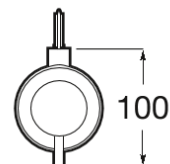

**HOTELS****Double robe hook**

PRICE (VAT INCLUDED)

£196.27

TECHNICAL DRAWINGS

**FEATURES**

Capacity (l): 0.24

Finish: Chrome

Fixing kit: Included

Installation options: Only with screws

Installation type: Wall-mounted

Material: Metal

Maximum weight supported (Kg): 5

Hotels

An alliance between simplicity, style and functionality. This collection has been designed to adapt to any space and requirement. Inspired by minimalist forms, it is characterised by its great versatility. It is a solution thought of for both small and large design projects, whether public or private.